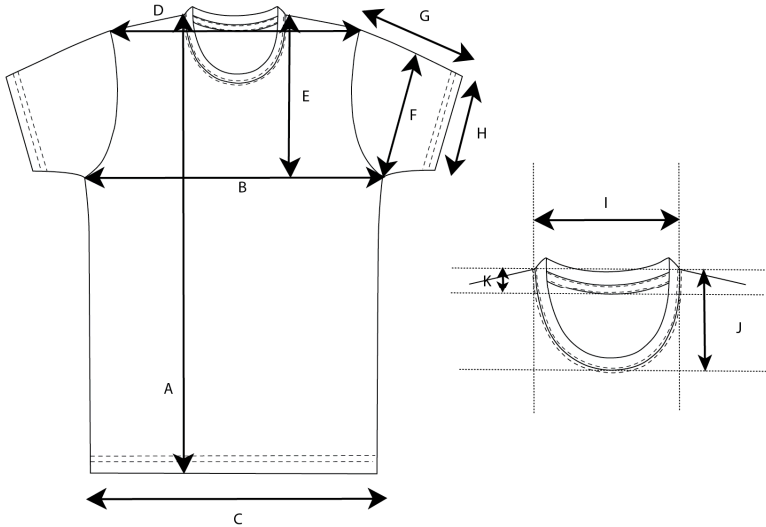

# Measurement list

Style Info		Style		BW Picture
Brand	Clique	Style	New Classic-T	
Article number	029360			
		Article	XS - 5XL	

## Production Size Specification

		XS	S	M	L	XL	XXL	3XL	Toleranc
A	Bodylength (HPS)	65,00	68,00	71,00	74,00	77,00	80,50	84,00	1
B	1/2 Chest	44,00	48,00	52,00	56,00	60,00	66,00	72,00	1
C	1/2 Bottom	44,00	48,00	52,00	56,00	60,00	66,00	72,00	1
D	Shoulder width	40,00	42,00	44,00	47,00	50,00	54,00	58,00	1