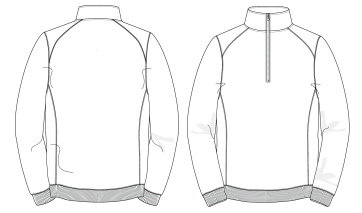

Color Sketch

Style Info

Brand	Clique	Style	Classic Half Zip
Article number	021043	Gender	Unisex
Season	A/W 2017	Size	XS-5XL
Theme	Classic		

BW Picture

Picture Colour

Style Info

Mesurement list

BW Picture

Brand	Clique	Style	Classic Half Zip
Article number	021043	Gender	Unisex
Season	A/W 2017		
Theme	Classic	Size	XS-5XL

Production Size Specification

Meas. descript.		XS	S	M	L	XL	XXL	3XL	4XL	5XL							
A	1/2 Chest	45,00	50,00	54,00	59,00	64,00	69,00	75,00	81,00	87,00							
C	1/2 Bottom above rib	43,00	48,00	52,00	57,00	61,00	65,00	69,00	73,00	77,00							
D	Body Length HPS	66,00	69,00	72,00	75,00	78,00	80,00	82,00	84,00	86,00							
E	Sleevelength	64,00	65,50	67,00	69,00	69,00	70,00	70,00	71,00	71,00							

Style Info

Mesurement list

BW Picture

Brand	Clique	Style	Classic Half Zip
Article number	021043	Gender	Unisex
Season	A/W 2017		
Theme	Classic	Size	XS-5XL

Production Size Specification

Meas. descript.	XS	S	M	L	XL	XXL	3XL	4XL	5XL								
-----------------	----	---	---	---	----	-----	-----	-----	-----	--	--	--	--	--	--	--	--