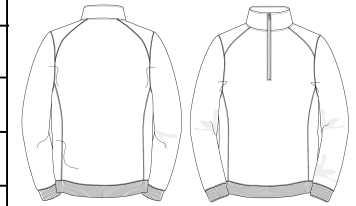

Color Sketch

Style Info

Brand	Clique	Style	Classic Half Zip
Article number	021043	Gender	Unisex
Season	A/W 2017	Size	XS-5XL
Theme	Classic		

BW Picture

Picture Colour

Style Info

Mesurement list

BW Picture

Brand	Clique	Style	Classic Half Zip
Article number	021043	Gender	Unisex
Season	A/W 2017		
Theme	Classic	Size	XS-5XL

Production Size Specification

Meas. descript.		XS	S	M	L	XL	XXL	3XL	4XL	5XL							
A	1/2 Chest	45,00	50,00	54,00	59,00	64,00	69,00	75,00	81,00	87,00							
C	1/2 Bottom above rib	43,00	48,00	52,00	57,00	61,00	65,00	69,00	73,00	77,00							
D	Body Length HPS	66,00	69,00	72,00	75,00	78,00	80,00	82,00	84,00	86,00							
E	Sleevelength	64,00	65,50	67,00	69,00	69,00	70,00	70,00	71,00	71,00							

Style Info

Mesurement list

BW Picture

Brand	Clique	Style	Classic Half Zip
Article number	021043	Gender	Unisex
Season	A/W 2017		
Theme	Classic	Size	XS-5XL

Production Size Specification

Meas. descript.	XS	S	M	L	XL	XXL	3XL	4XL	5XL								
-----------------	----	---	---	---	----	-----	-----	-----	-----	--	--	--	--	--	--	--	--