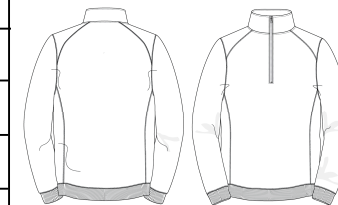

Color Sketch

Style Info

Brand	Clique	Style	Classic Half Zip
Article number	021043	Gender	Unisex
Season	A/W 2017	Size	XS-5XL
Theme	Classic		

BW Picture

Picture Colour

Style Info

Mesurement list

BW Picture

Brand	Clique	Style	Classic Half Zip
Article number	021043	Gender	Unisex
Season	A/W 2017		
Theme	Classic	Size	XS-5XL

Production Size Specification

Meas. descript.		XS	S	M	L	XL	XXL	3XL	4XL	5XL							
A	1/2 Chest	45,00	50,00	54,00	59,00	64,00	69,00	75,00	81,00	87,00							
C	1/2 Bottom above rib	43,00	48,00	52,00	57,00	61,00	65,00	69,00	73,00	77,00							
D	Body Length HPS	66,00	69,00	72,00	75,00	78,00	80,00	82,00	84,00	86,00							
E	Sleevelength	64,00	65,50	67,00	69,00	69,00	70,00	70,00	71,00	71,00							

Style Info

Mesurement list

BW Picture

Brand	Clique	Style	Classic Half Zip
Article number	021043	Gender	Unisex
Season	A/W 2017		
Theme	Classic	Size	XS-5XL

Production Size Specification

Meas. descript.	XS	S	M	L	XL	XXL	3XL	4XL	5XL								
-----------------	----	---	---	---	----	-----	-----	-----	-----	--	--	--	--	--	--	--	--