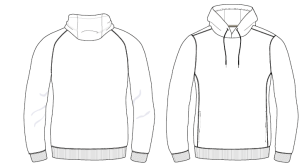

## Style Info

## BW Picture

Brand	<b>Clique</b>	Description	Premium OC Hoody
Style (art) no.	021003	Gender	Ladies
		Size	XS-XXL

CLIQUE